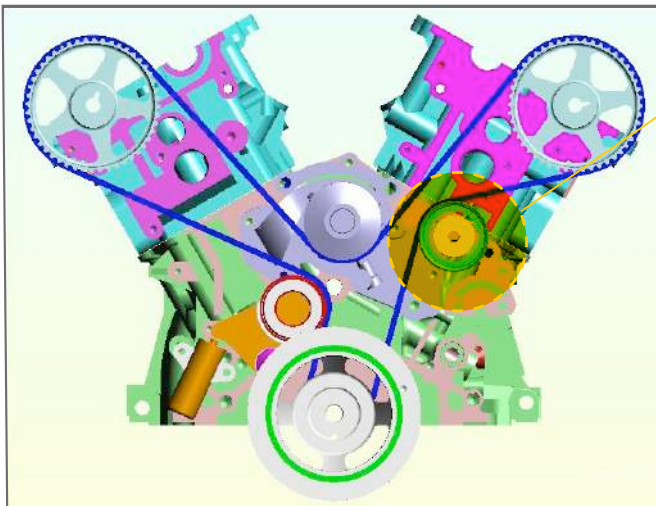

### Definition of Tensioner & Idler Bearing (TIB)

- Special terms of parts(TIB) used in Engine for belt drive of engine

• Attention : This is not limited to Tensioner & Idler of vehicles

## 1. About Tensioner Bearing

- Tensioner bearing moves by belt along with its outer rim and it's located where the belt is slack but that has own characteristics by engine type (Should be implemented)

### Function

1. Add & Maintain the initial tension of belt (timing/accessory)
2. Deliver the driving power originated from crankshaft
3. Release the belt tension for replace or any services
4. To protect belt skip(slip)
5. Compact layout of timing belt

## 2. About Idler Bearing

- Idler bearing moves by belt along with its outer rim where the belt tension is tight and has special characteristics by engine (Not imperative)

Idler