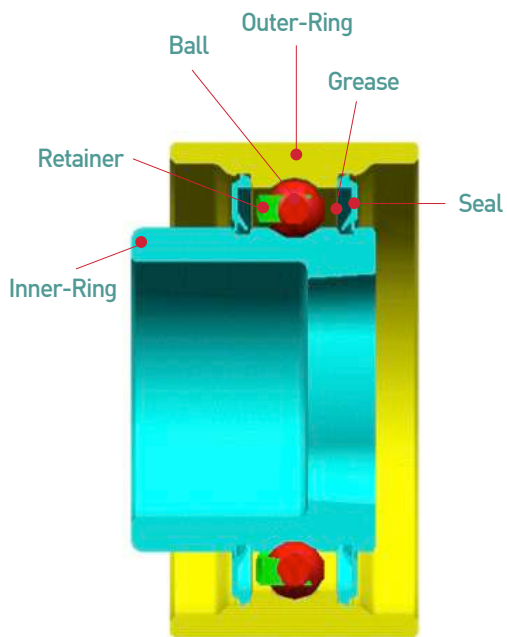

TIB Structure & type

Base structure and type

No.	Spec.	TYPE
1		Integrated Type (Wide outer-ring + Intergrated Inner-ring)
2		Ball Bearing Press Type (PULLEY + SHAFT Assembly)
3		PULLEY Assembly Type (Intergrated Inner-ring+Pulley Assembly)
4		Bracket Assembly Type
5		Plastic Pulley Injection Type (Wide-Outerring+ Intergrated Inner-ring)