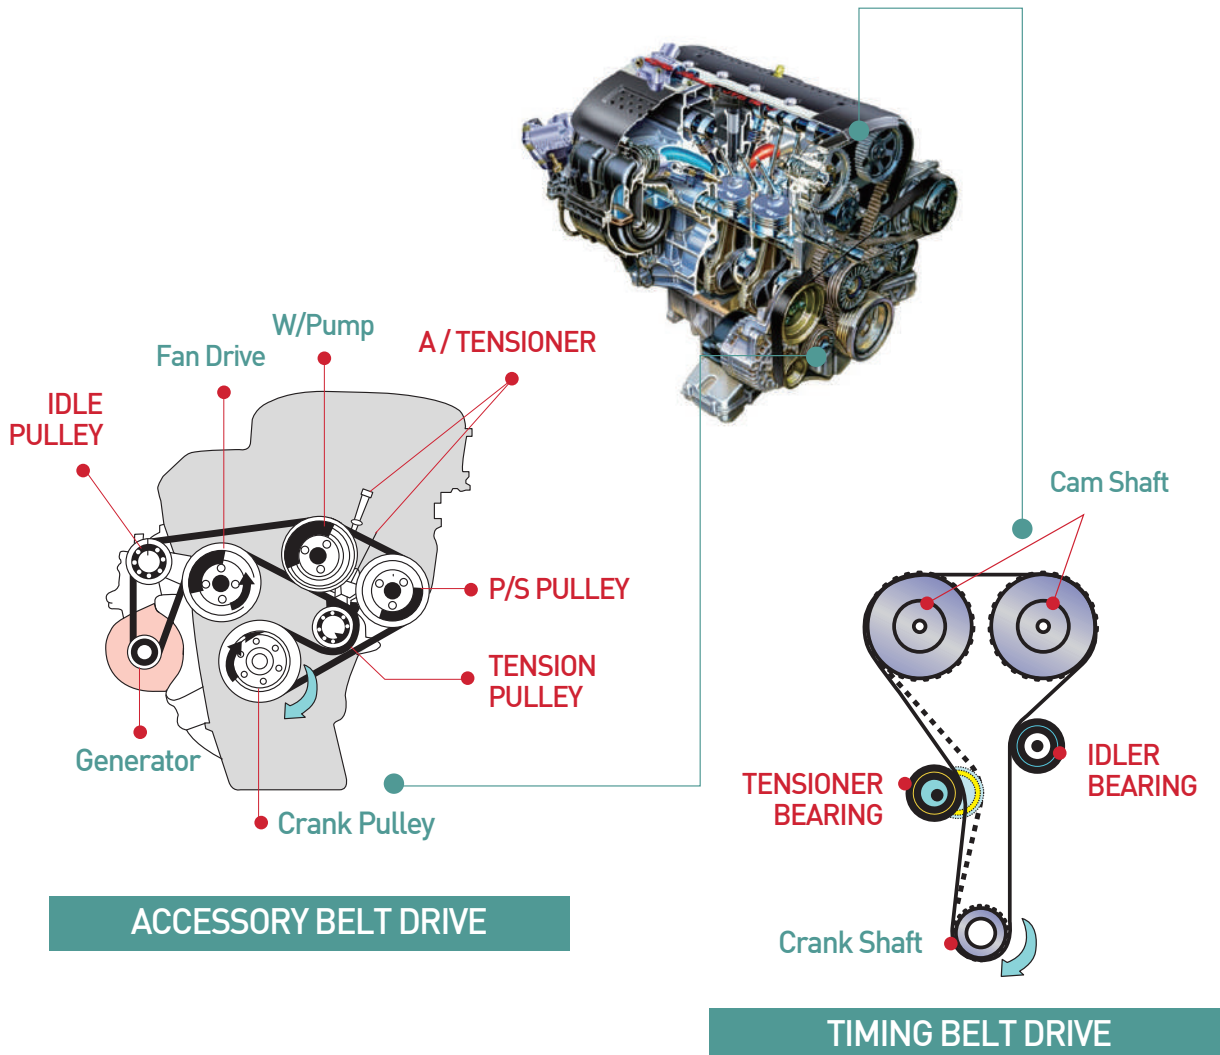

## What's TIB?

### Definition of Tensioner & Idler Bearing (TIB)

- Special terms of parts(TIB) used in Engine for belt drive of engine

• Attention : This is not limited to Tensioner & Idler of vehicles

## 1. About Tensioner Bearing

- Tensioner bearing moves by belt along with its outer rim and it's located where the belt is slack but that has own characteristics by engine type (Should be implemented)

## 2. About Idler Bearing

- Idler bearing moves by belt along with its outer rim where the belt tension is tight and has special characteristics by engine (Not imperative)

Idler