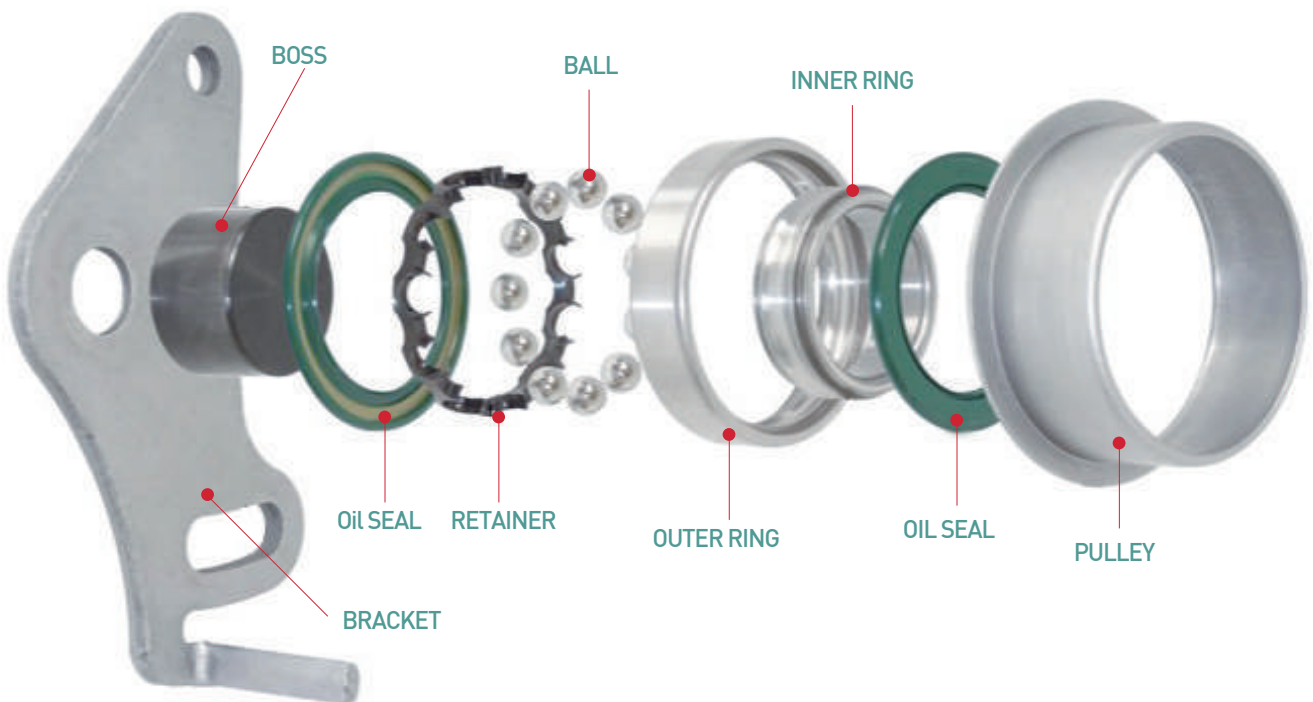

Function of TIB sub-parts

Study on TIB sub parts

INNER RING

- Fix the parts with assembled bracket
- Guide of rolling body(BALL) , load bearing, give off heat by friction

BALL

Share the load and key point of rotating power by belt

PULLEY

Direct contact with belt and deliver the driving power by its friction to the other parts (Pulley strength should be durable from belt stress)

OUTER RING

- Interference fit into pulley, integrated & rotate with pulley
- Guide of rolling balls, load bearing, give off the heat by friction

OIL SEAL

Enclose greases inside and free from any foreign substances

RETAINER

Maintain and share the rolling balls equally

BRACKET

Guide for bearing mounting position

GREASE

Reduce the rotating friction of steel by lubrication